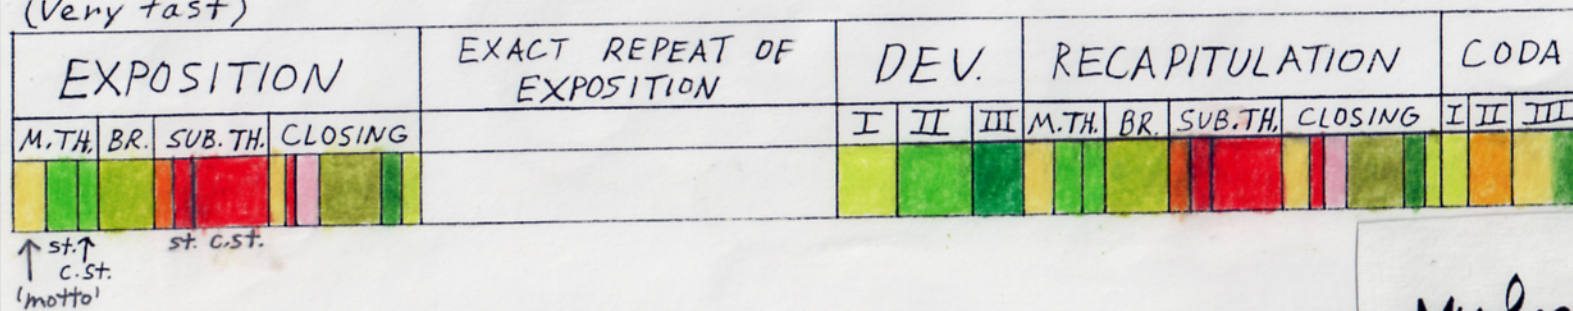

2/4

D MINOR (parallel minor)

SONATA FORM

Presto
(Very fast)

Common-time

D MAJOR

MUSICMAP

BY LORENZO MITCHELL (207-374-5391)
RENDERED BY PATRICK HARRIS