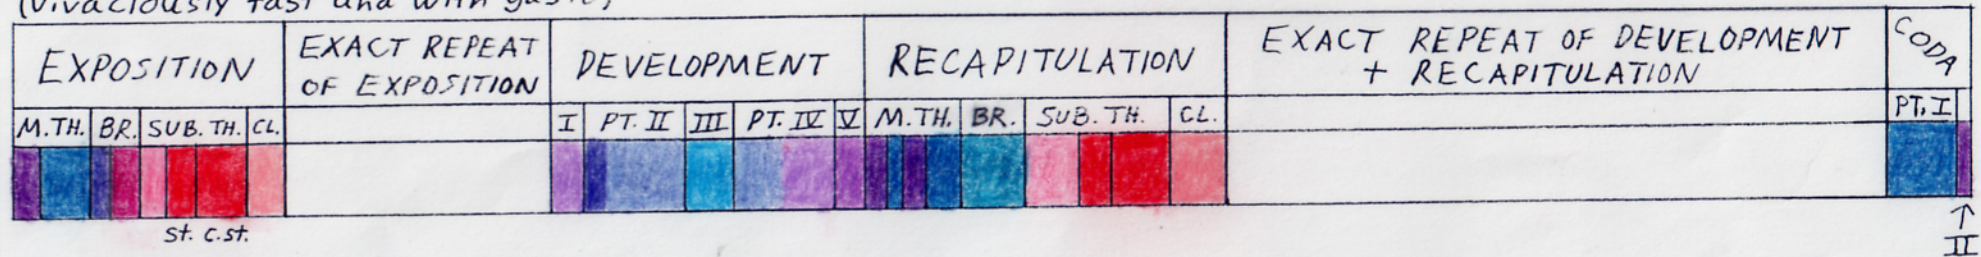

BEETHOVEN: PIANO TRIO IN D MAJOR, Op. 70, No. 1 ("GHOST")

SONATA FORM

Allegro vivace e con brio
(Vivaciously fast and with gusto)

3/4

D MAJOR

SONATA FORM

Largo assai ed espressivo
(Very, very slow and expressive)

2/4

D MINOR (parallel minor)

SONATA FORM

Presto
(Very fast)

Common-time

D MAJOR

MUSICMAP

BY LORENZO MITCHELL (207-374-5391)
RENDERED BY PATRICK HARRIS